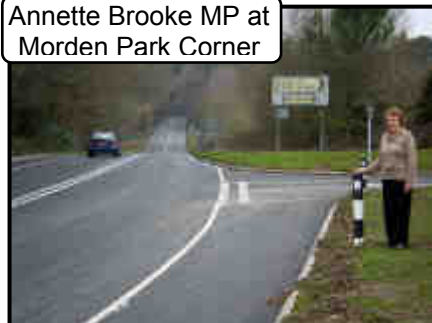

Feb / March 2008

Edited by
Cllr Fred Drane
And Martyn Colvey

FOCUS

On
Lytchett
Matravers
& Morden

News and views from your Lytchett Matravers & Morden Councillors www.annettebrooke.org

Regional Spatial Strategy Update

2,750 extra dwellings are proposed in the vicinity of Lytchett Minster and Lytchett Matravers.

Although specific sites are not identified at the moment there could be a devastating impact on Lytchett Minster and Lytchett Matravers villages and our green belt, an intolerable burden placed on our existing infrastructure and risks for many if building takes place in the flood plain.

Annette has recently received a letter from Baroness Andrews - who writes "you made it very clear how important the Regional Spatial Strategy for the South West is to you, your constituents and the rest of the region. I must stress that at this stage no conclusions have been reached on any of the Panel's recommendations". She continues "may I reassure you that when the proposed changes are published (*expected in spring*), there will be a 12 week period of public consultation on the proposed changes".

Annette Brooke MP is urging all local councils, action groups and individual residents to work together and start preparing now for the battle ahead.

MORDEN Park Corner

At long last work has taken place to improve safety at this dangerous junction on a dangerous road.

Annette Brooke MP at Morden Park Corner

Please let Annette have your views on these 'improvements' and on any further safety measures that you feel are required on the A35 between Morden and Bere Regis.